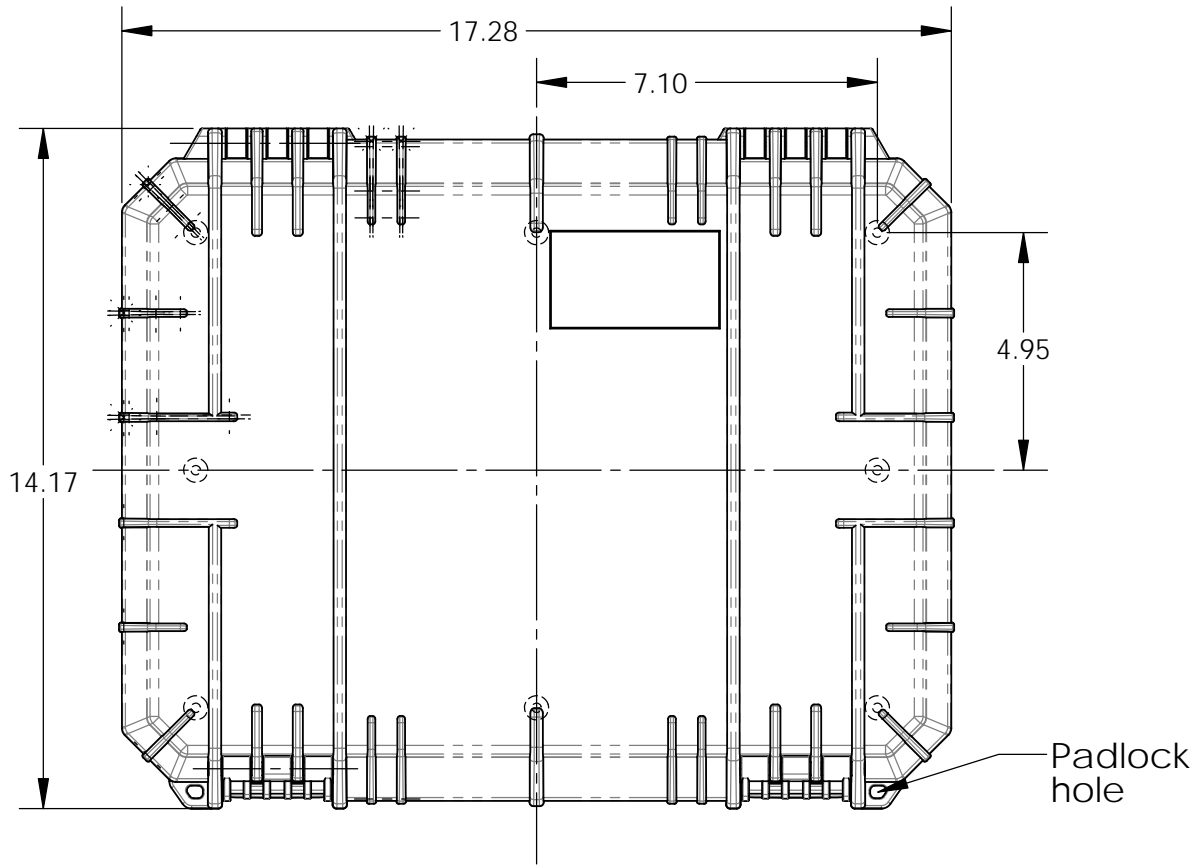

SERPAC SE630

Electronic Enclosures

NOTES:

- 1) Max. usable inside dimensions are:
15 13/16" X 11 5/8" X 6 11/16" (6 1/4" top of boss)
dim. are approx.
- 2) Bosses on bottom use a 1/4 self tapping screw.
- 3) Dimensions to bottom of panel flange