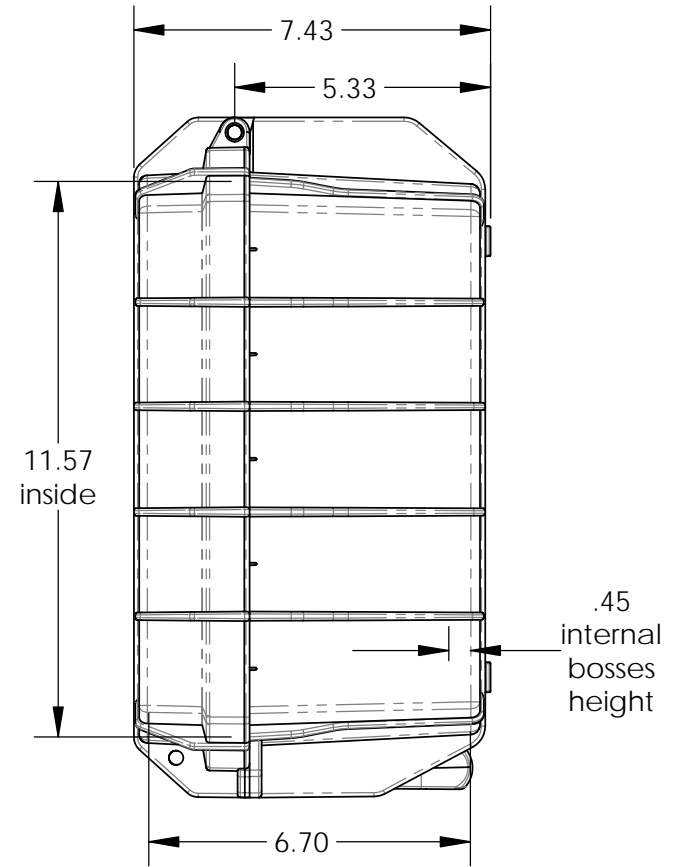

SERPAC SE630

Electronic Enclosures

NOTES:

- 1) Max. usable inside dimensions are:
15 13/16" X 11 5/8" X 6 11/16" (6 1/4" top of boss)
dim. are approx.
- 2) Bosses on bottom use a 1/4 self tapping screw.
- 3) Dimensions to bottom of panel flange