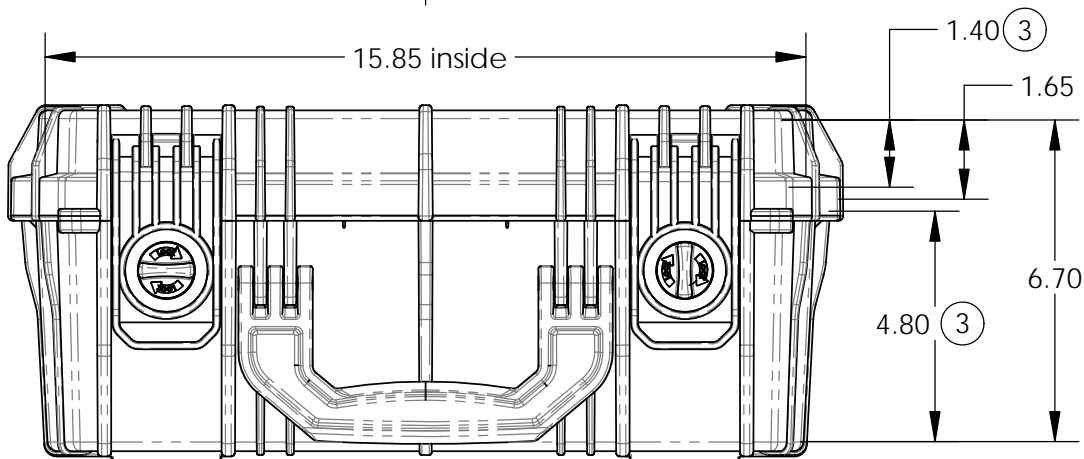

SERPAC SE630

Electronic Enclosures

NOTES:

- 1) Max. usable inside dimensions are:
15 13/16" X 11 5/8" X 6 11/16" (6 1/4" top of boss)
dim. are approx.
- 2) Bosses on bottom use a 1/4 self tapping screw.
- 3) Dimensions to bottom of panel flange