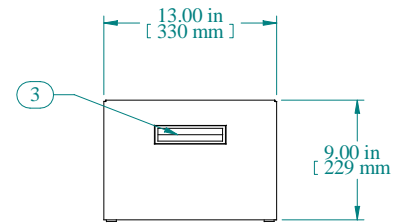

SECTION A-A

TOP VIEW

FRONT VIEW

R.S. VIEW

L.S. VIEW A

BOTTOM VIEW

Item Number	Title	Quantity
1	RCBS - BOTTOM	1
2	RCBS - TOP & SIDES	1
3	BLACK PLASTIC HANDLE	2
4	PLUG BUMPER	4

PART NUMBERS

Data subject to change without notice. Isometric drawing not to scale.

**HAMMOND
MANUFACTURING™**

www.hammondmfg.com

PART NO. RCBS1900713