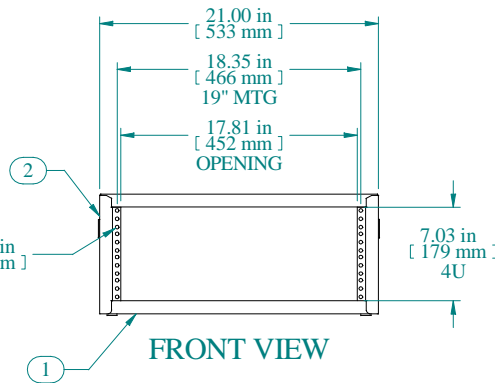

SECTION A-A

TOP VIEW

FRONT VIEW

R.S. VIEW

L.S. VIEW A

BOTTOM VIEW

Item Number	Title	Quantity
1	RCBS - BOTTOM	1
2	RCBS - TOP & SIDES	1
3	BLACK PLASTIC HANDLE	2
4	PLUG BUMPER	4

PART NUMBERS

Data subject to change without notice. Isometric drawing not to scale.

**HAMMOND
MANUFACTURING™**

www.hammondmfg.com

PART NO. RCBS1900713