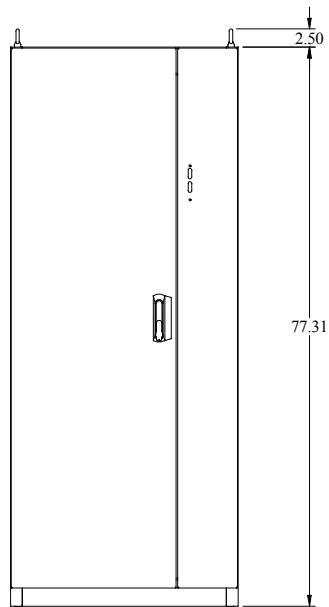

PART No. IFMD1886
 for more information visit
www.hammondmfg.com
 Data subject to change without notice
 Isometric drawing Not to Scale

TOP VIEW

FRONT VIEW

FRONT DOOR REMOVED

LEFT SIDE VIEW

REAR VIEW

BOTTOM VIEW