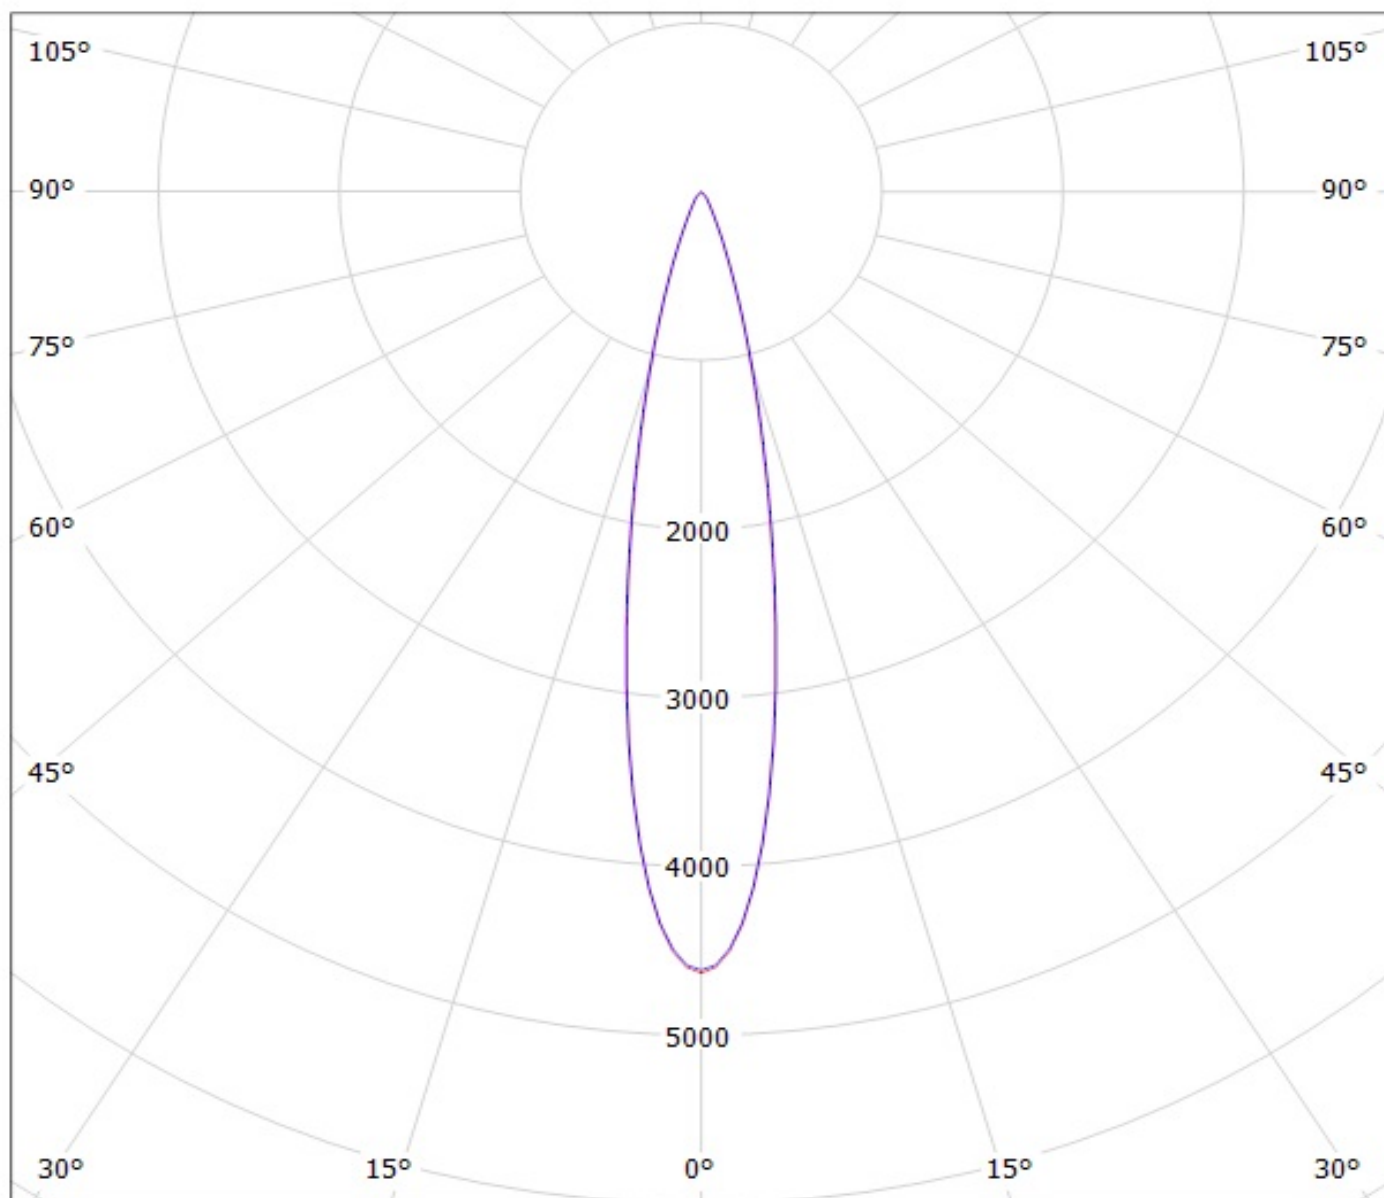

PRODUCT DATASHEET

Lisa series

last update 20/7/2016

DETAILS

Product Number	CP10544_LISA-SS
Family	Lisa
Type	Assembly
Color	white
Diameter	10,8 mm
Height	7,1 mm
Style	round
Optic Material	PMMA
Holder Material	
Fastening	glue
Status	production ready
ROHS Compliant	Yes
Date Updated	20/07/2016

OPTICAL PROPERTIES

LED	Viewing Angle	Light Beam	Efficiency	cd/lm	Connector
LUXEON Rebel	22 deg	Smooth spo...	94 %	4.630	-

Luminaire: Ledil Oy CP10544_LISA-SS-RE CP10544_LISA-SS-RE
Lamps: 1 x LUXEON REBEL

Luminaire: Ledil Oy CP10544_LISA-SS-RE CP10544_LISA-SS-RE
Lamps: 1 x LUXEON REBEL

cd/klm

— C0 - C180 — C90 - C270

NOTE: The typical divergence will be changed by different color, chip size and chip position tolerance. The typical total divergence is the full angle measured where the luminous intensity is half of the peak value.