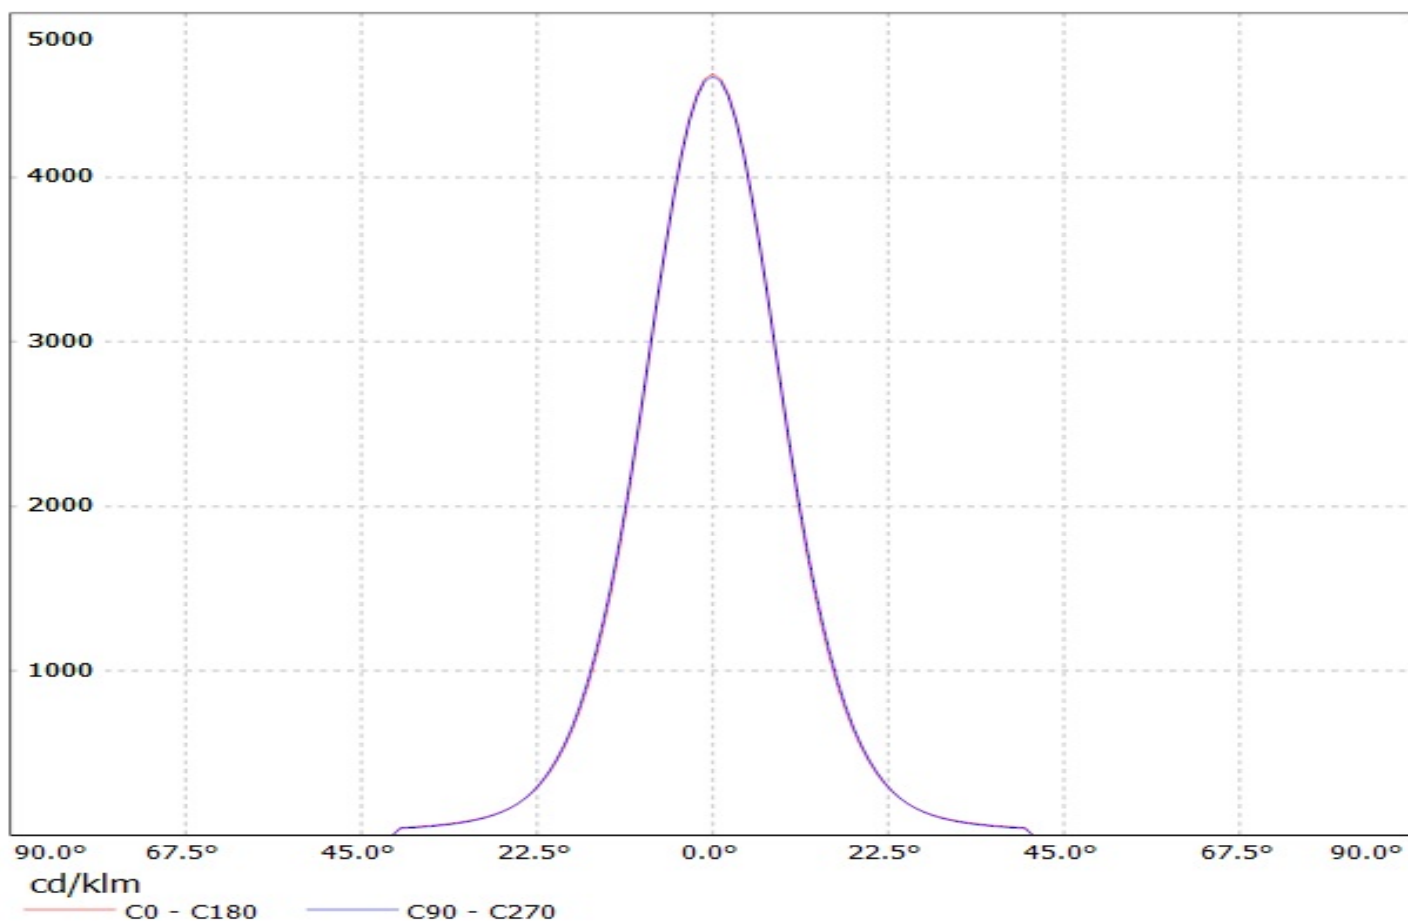

PRODUCT DATASHEET

Lisa series

last update 20/7/2016

DETAILS

Product Number	CP10544_LISA-SS
Family	Lisa
Type	Assembly
Color	white
Diameter	10,8 mm
Height	7,1 mm
Style	round
Optic Material	PMMA
Holder Material	
Fastening	glue
Status	production ready
ROHS Compliant	Yes
Date Updated	20/07/2016

OPTICAL PROPERTIES

LED	Viewing Angle	Light Beam	Efficiency	cd/lm	Connector
LUXEON Rebel	22 deg	Smooth spo...	94 %	4.630	-

Luminaire: Ledil Oy CP10544_LISA-SS-RE CP10544_LISA-SS-RE
Lamps: 1 x LUXEON REBEL

Luminaire: Ledil Oy CP10544_LISA-SS-RE CP10544_LISA-SS-RE
Lamps: 1 x LUXEON REBEL

cd/klm

— C0 - C180 — C90 - C270

NOTE: The typical divergence will be changed by different color, chip size and chip position tolerance. The typical total divergence is the full angle measured where the luminous intensity is half of the peak value.